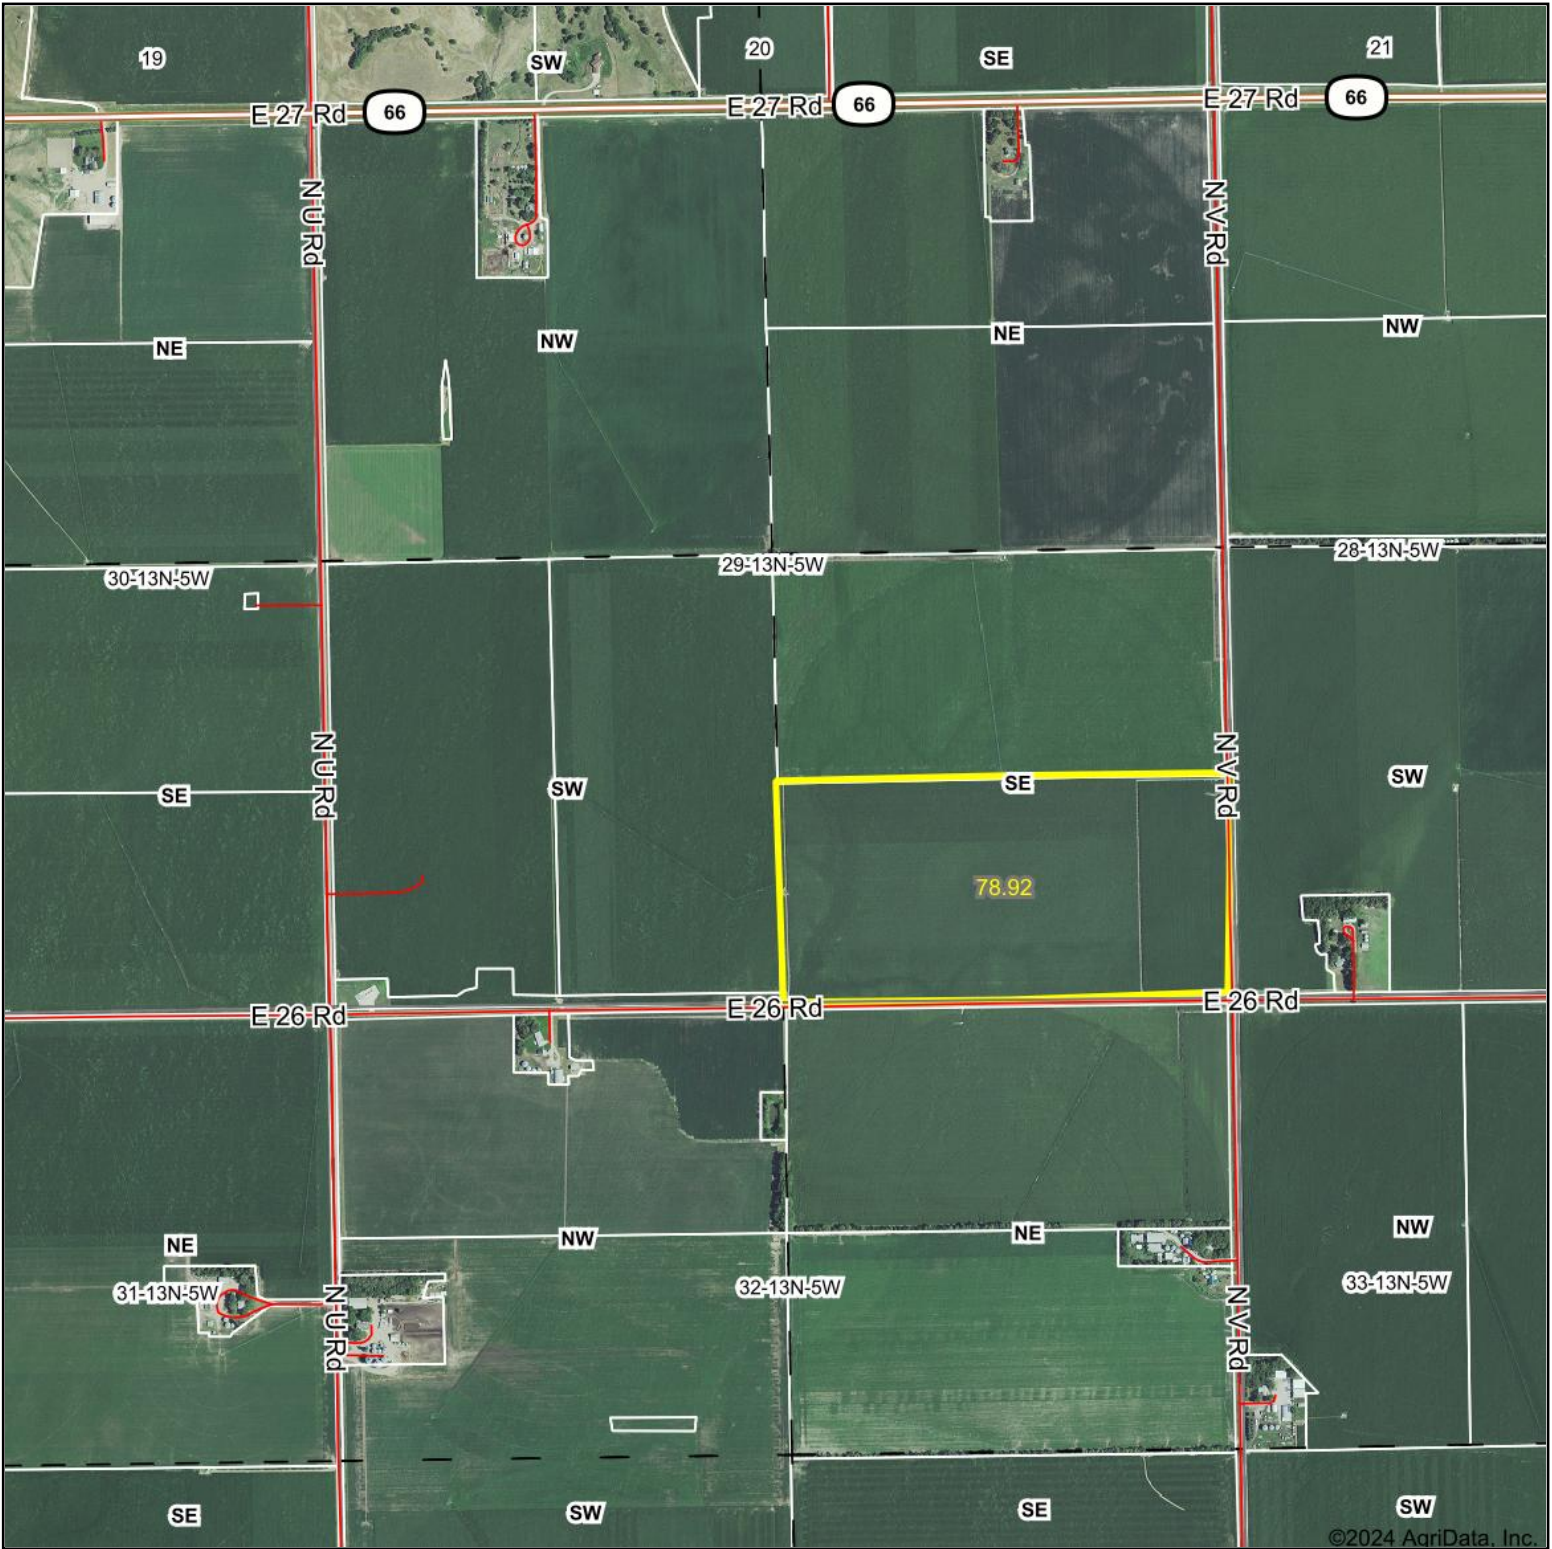

Aerial Map

©2024 AgriData, Inc.

Boundary Center: 41° 3' 46.35, -97° 54' 34.25

29-13N-5W
Hamilton County
Nebraska

Maps Provided By:
surety
CUSTOMIZED ONLINE MAPPING
© AgriData, Inc. 2023 www.AgriDataInc.com

9/13/2024

Field borders provided by Farm Service Agency as of 5/21/2008.