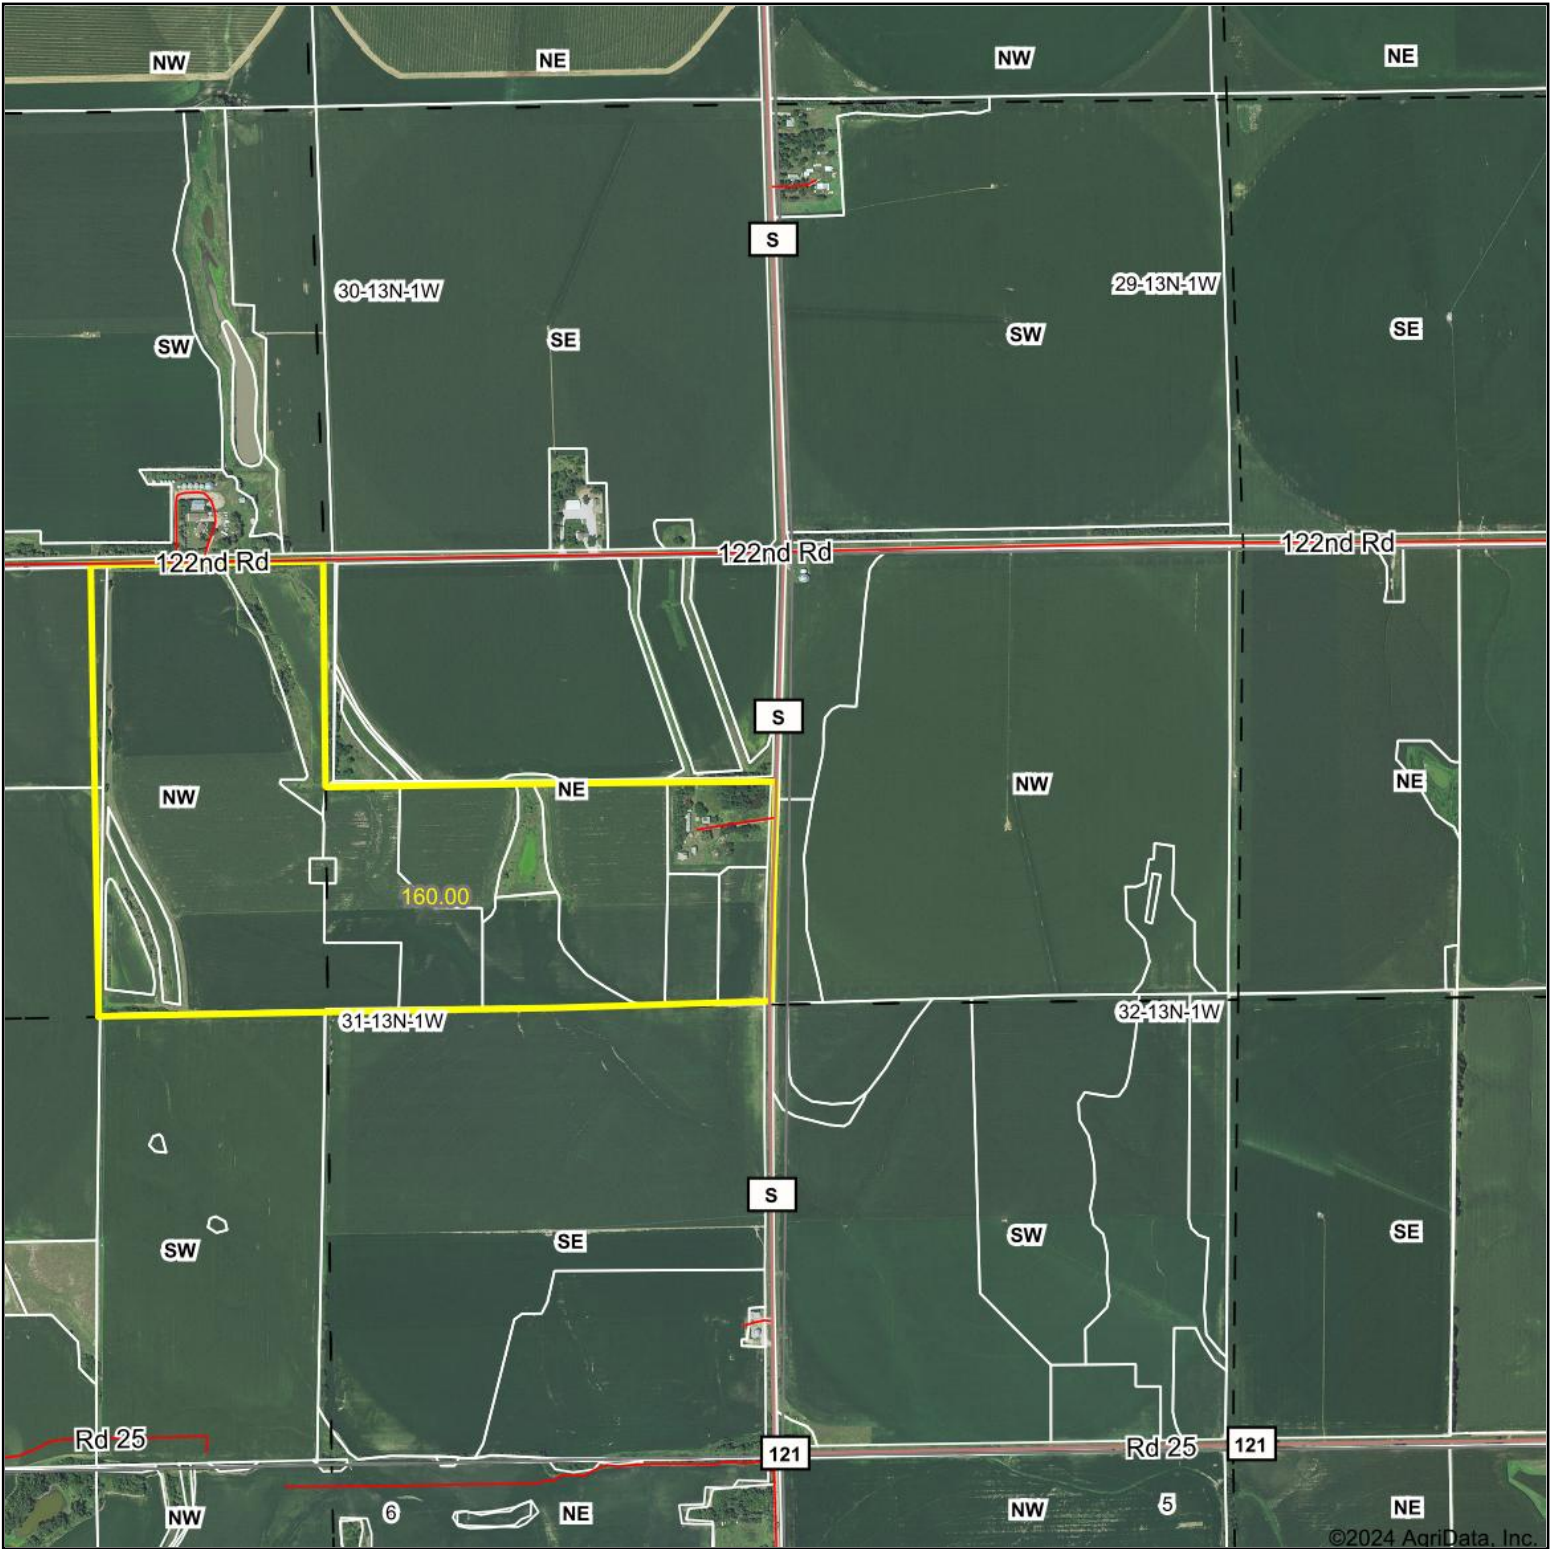

Aerial Map

©2024 AgriData, Inc.

Boundary Center: 41° 3' 27.74, -97° 28' 15.3

31-13N-1W
Polk County
Nebraska

Maps Provided By:
surety
CUSTOMIZED ONLINE MAPPING
© AgriData, Inc. 2023 www.AgriDataInc.com

7/11/2024

Field borders provided by Farm Service Agency as of 5/21/2008.