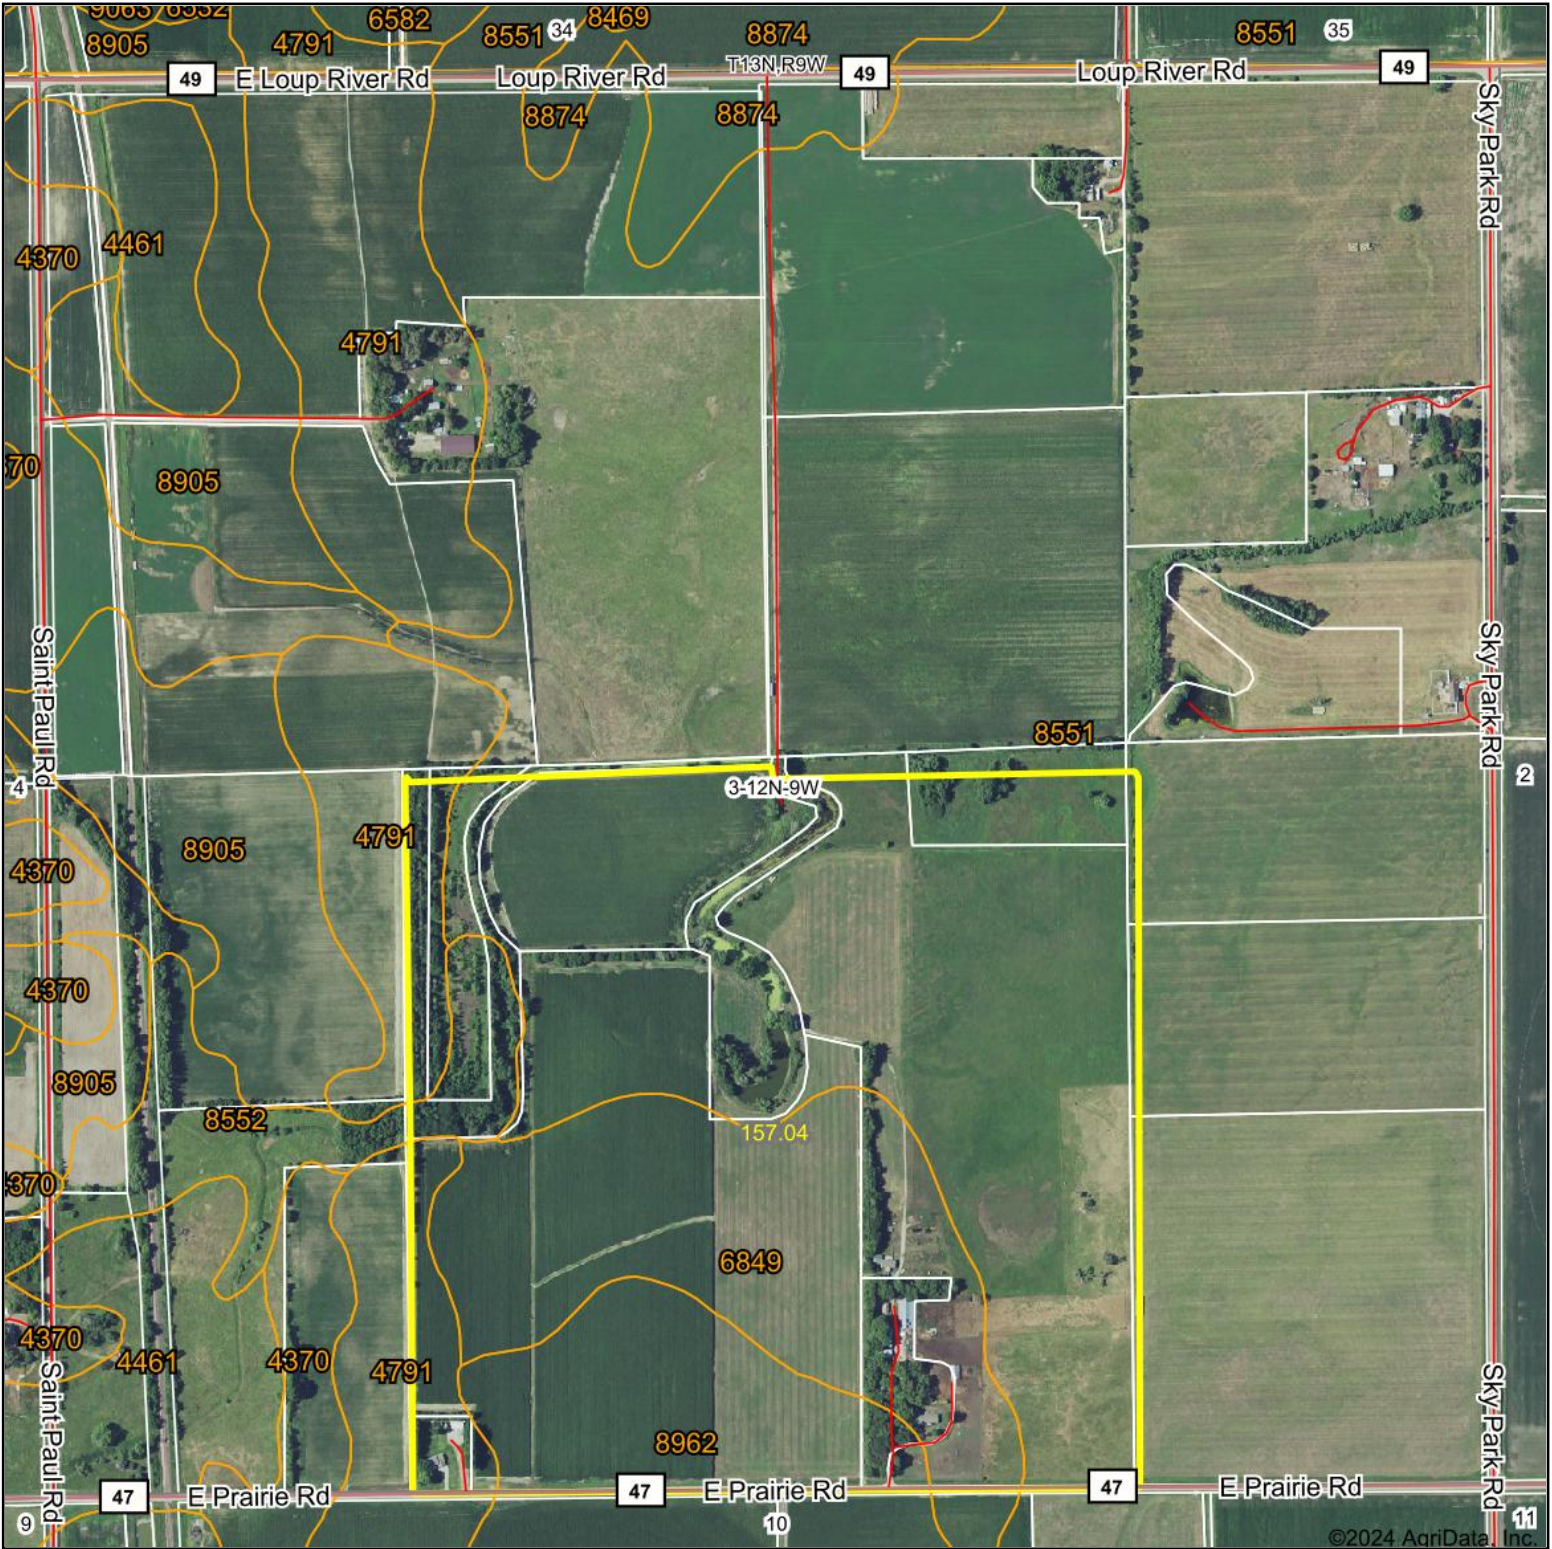

Aerial Map

Boundary Center: 41° 2' 8.25, -98° 19' 49.36

3-12N-9W
Hall County
Nebraska

Maps Provided By:

CUSTOMIZED ONLINE MAPPING
© AgriData, Inc. 2023 www.AgriDataInc.com

2/6/2024

Field borders provided by Farm Service Agency as of 5/21/2008.