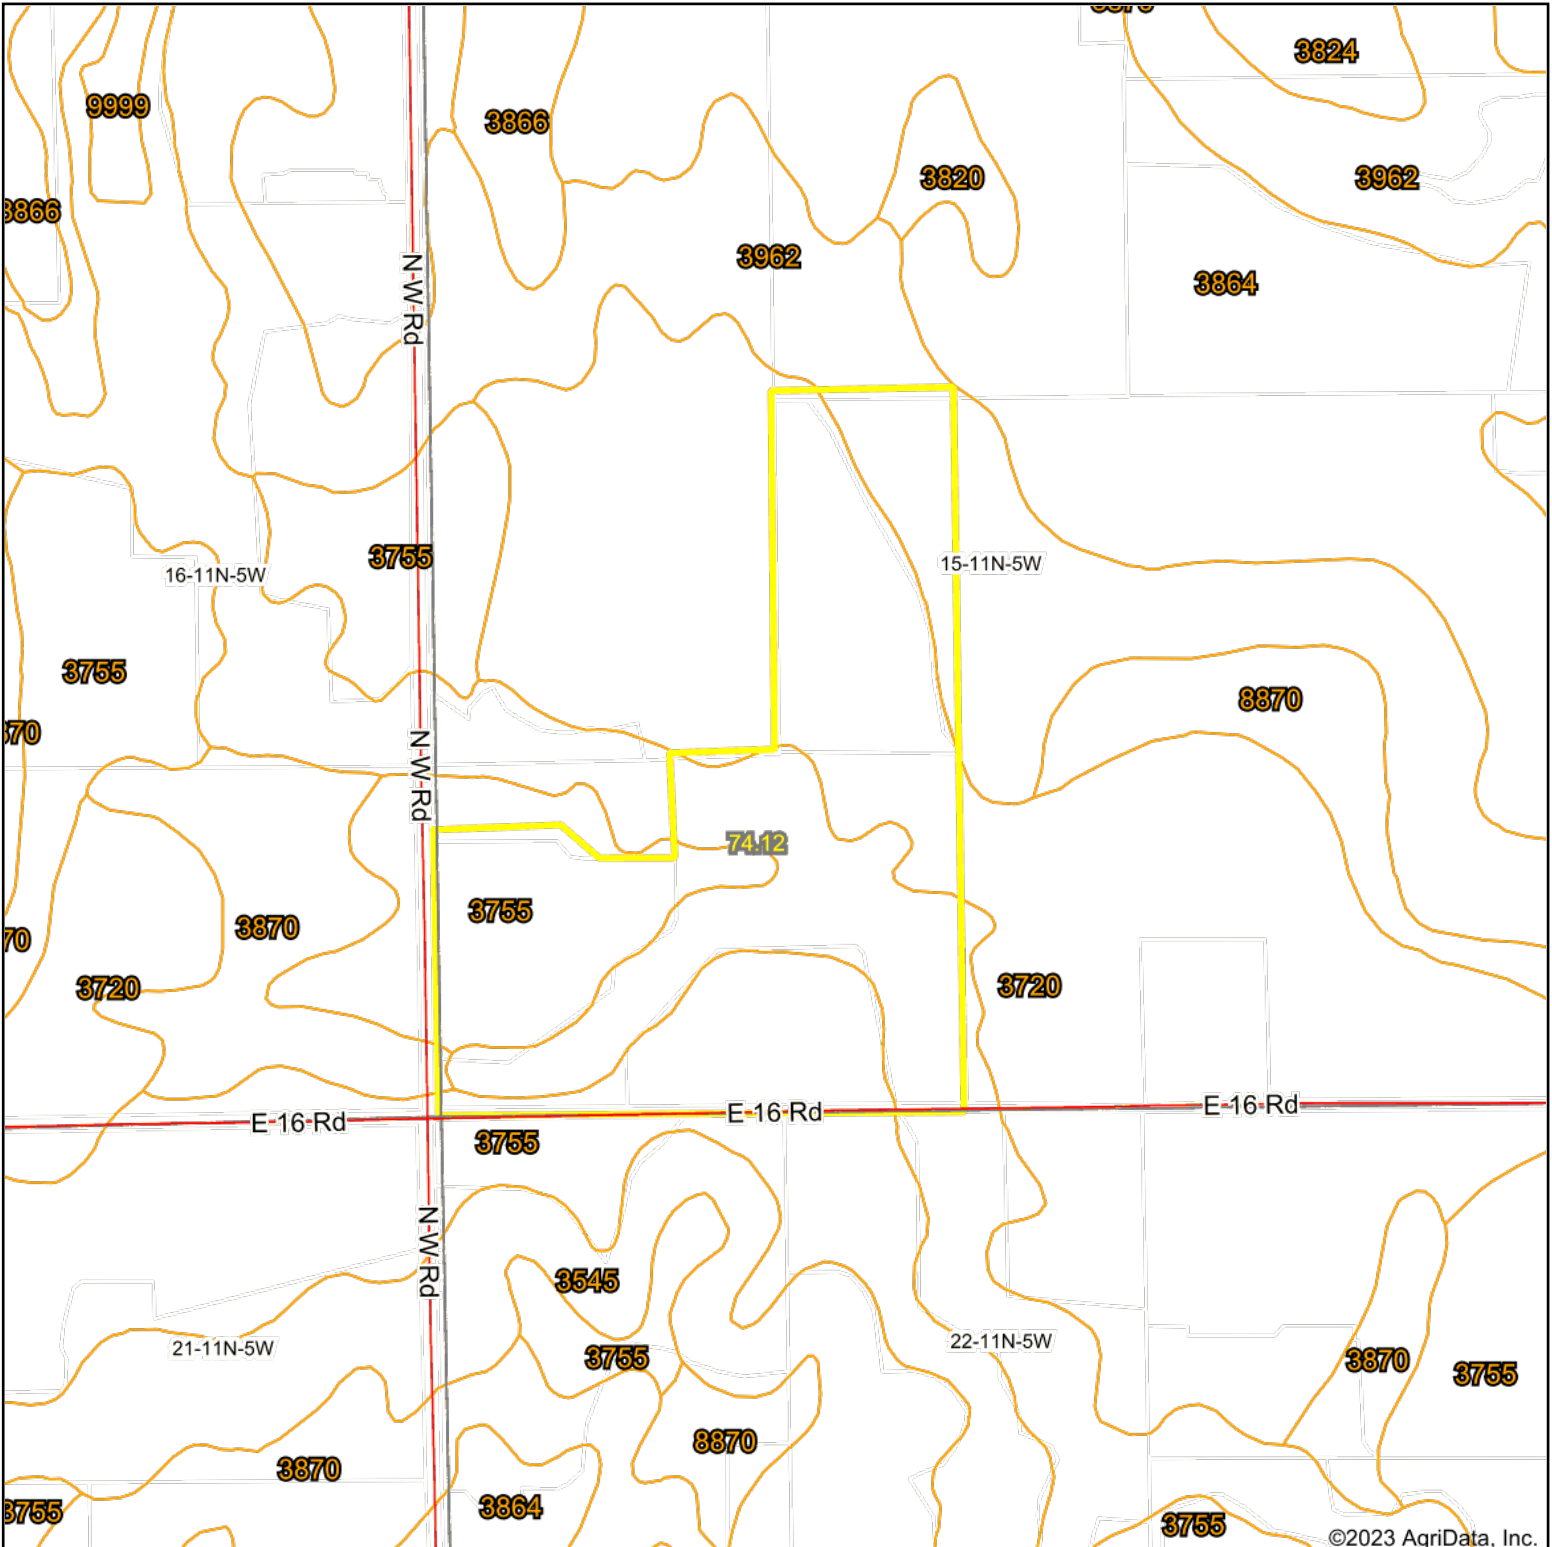

Aerial Map

©2023 AgriData, Inc.

Boundary Center: 40° 55' 10.81, -97° 52' 49.6

15-11N-5W
Hamilton County
Nebraska

Maps Provided By:

© AgriData, Inc. 2023 www.AgriDataInc.com

12/12/2023

Field borders provided by Farm Service Agency as of 5/21/2008.