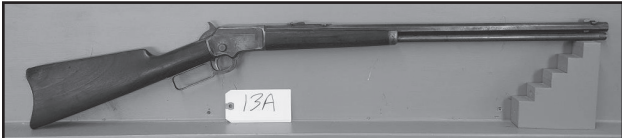

Hamilton County Fairgrounds | Farr Building

Lunch Winfields Sweets N Eats

WINCHESTER: M 70 220 Swift W/ Scope Pre 64; M9422 22WMMR W/ Scope; M97 12GA 30" BBL; M170 Pre 64 300H&H Mag; M97 12GA 30" Matching #'s SN; M70 Pre 64 264 Mag W/ Scope Featherweight; M 70 XTR 264 Win Mag Scoped; M70 300 Win Mag Scoped; Original Winchester 10ga Cannon Great Condition; M 142 410 GA 26" BBL Simmons Rib; 94 30-30 Win Lever Action; 94 Golden Spike Commem. 30-30 Unfired; Ranger 30-30 Win Lever Action; M70 Pre 64 338 Win Mag Scoped; M70 270 Win Schoped; M42 Pigion Grade 410GA; M 70 Pre 64 220 Swift hb target W/ Scope; M 97 12GA 32" BBL Adjustable Comb; M70 220 Swift W/ Scope; M 42 410GA Skeet; M 9410 410GA 2 1/2"; M 1897 MFG 1906 Trap Black Diamond; Matching Serial #'s; Diamond Grade Trap 12 GA 34"; M70 Pre 64 270 Win Scoped; 1912 12GA; 1897 16GA; M70 Pre 64 338 Win Mag W/ Orig. Box; M70 Pre 64 300H&H Mag Scoped; Mod 270 22Cal; M97 12GA 30" BBL Black Diamon Stock; M 70 Pre 64 300 H&H Mag; 22. Cal Model 94; Model 142 410 Ga. Reproduction High Grade 410; Select Energy Adj Comb 12 Ga. Ported in case

J STEVENS: Model 1915 .25 Cal Single Shot M 369; Stevens M 987 .22; Marksman .22LR Single Shot; Crackshot-26 .22LR; 32 Long Single Shot; Mod 70 .22LR Pump; Gallery No.80 .25cal Pump; .22LR Bolt Action; 311 12GA S/S; .22LR Pump; Crack Shot; Mod. 94 12ga Single Shot; 94H 12GA Single BBL; Stevens Favorite M1915 22 Cal Lever; 22-410 Tanninite Stock; 25 Favorite; 12GA