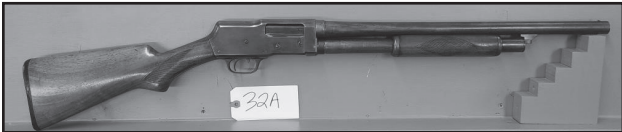

Hamilton County Fairgrounds | Farr Building

Lunch Winfields Sweets N Eats

WINCHESTER: M 70 220 Swift W/ Scope Pre 64; M9422 22WMMR W/ Scope; M97 12GA 30" BBL; M170 Pre 64 300H&H Mag; M97 12GA 30" Matching #'s SN; M70 Pre 64 264 Mag W/ Scope Featherweight; M 70 XTR 264 Win Mag Scoped; M70 300 Win Mag Scoped; Original Winchester 10ga Cannon Great Condition; M 142 410 GA 26" BBL Simmons Rib; 94 30-30 Win Lever Action; 94 Golden Spike Commem. 30-30 Unfired; Ranger 30-30 Win Lever Action; M70 Pre 64 338 Win Mag Scoped; M70 270 Win Schoped; M42 Pigion Grade 410GA; M 70 Pre 64 220 Swift hb target W/ Scope; M 97 12GA 32" BBL Adjustable Comb; M70 220 Swift W/ Scope; M 42 410GA Skeet; M 9410 410GA 2 1/2"; M 1897 MFG 1906 Trap Black Diamond; Matching Serial #'s; Diamond Grade Trap 12 GA 34"; M70 Pre 64 270 Win Scoped; 1912 12GA; 1897 16GA; M70 Pre 64 338 Win Mag W/ Orig. Box; M70 Pre 64 300H&H Mag Scoped; Mod 270 22Cal; M97 12GA 30" BBL Black Diamon Stock; M 70 Pre 64 300 H&H Mag; 22. Cal Model 94; Model 142 410 Ga. Reproduction High Grade 410; Select Energy Adj Comb 12 Ga. Ported in case

J STEVENS: Model 1915 .25 Cal Single Shot M 369; Stevens M 987 .22; Marksman .22LR Single Shot; Crackshot-26 .22LR; 32 Long Single Shot; Mod 70 .22LR Pump; Gallery No.80 .25cal Pump; .22LR Bolt Action; 311 12GA S/S; .22LR Pump; Crack Shot; Mod. 94 12ga Single Shot; 94H 12GA Single BBL; Stevens Favorite M1915 22 Cal Lever; 22-410 Tanninite Stock; 25 Favorite; 12GA