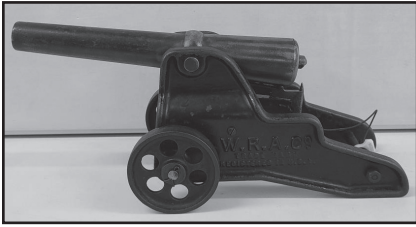

Hamilton County Fairgrounds | Farr Building

Lunch Winfields Sweets N Eats

WINCHESTER: M 70 220 Swift W/ Scope Pre 64; M9422 22WMMR W/ Scope; M97 12GA 30" BBL; M170 Pre 64 300H&H Mag; M97 12GA 30" Matching #'s SN; M70 Pre 64 264 Mag W/ Scope Featherweight; M 70 XTR 264 Win Mag Scoped; M70 300 Win Mag Scoped; Original Winchester 10ga Cannon Great Condition; M 142 410 GA 26" BBL Simmons Rib; 94 30-30 Win Lever Action; 94 Golden Spike Commem. 30-30 Unfired; Ranger 30-30 Win Lever Action; M70 Pre 64 338 Win Mag Scoped; M70 270 Win Schoped; M42 Pigion Grade 410GA; M 70 Pre 64 220 Swift hb target W/ Scope; M 97 12GA 32" BBL Adjustable Comb; M70 220 Swift W/ Scope; M 42 410GA Skeet; M 9410 410GA 2 1/2"; M 1897 MFG 1906 Trap Black Diamond; Matching Serial #'s; Diamond Grade Trap 12 GA 34"; M70 Pre 64 270 Win Scoped; 1912 12GA; 1897 16GA; M70 Pre 64 338 Win Mag W/ Orig. Box; M70 Pre 64 300H&H Mag Scoped; Mod 270 22Cal; M97 12GA 30" BBL Black Diamon Stock; M 70 Pre 64 300 H&H Mag; 22. Cal Model 94; Model 142 410 Ga. Reproduction High Grade 410; Select Energy Adj Comb 12 Ga. Ported in case

J STEVENS: Model 1915 .25 Cal Single Shot M 369; Stevens M 987 .22; Marksman .22LR Single Shot; Crackshot-26 .22LR; 32 Long Single Shot; Mod 70 .22LR Pump; Gallery No.80 .25cal Pump; .22LR Bolt Action; 311 12GA S/S; .22LR Pump; Crack Shot; Mod. 94 12ga Single Shot; 94H 12GA Single BBL; Stevens Favorite M1915 22 Cal Lever; 22-410 Tanninite Stock; 25 Favorite; 12GA